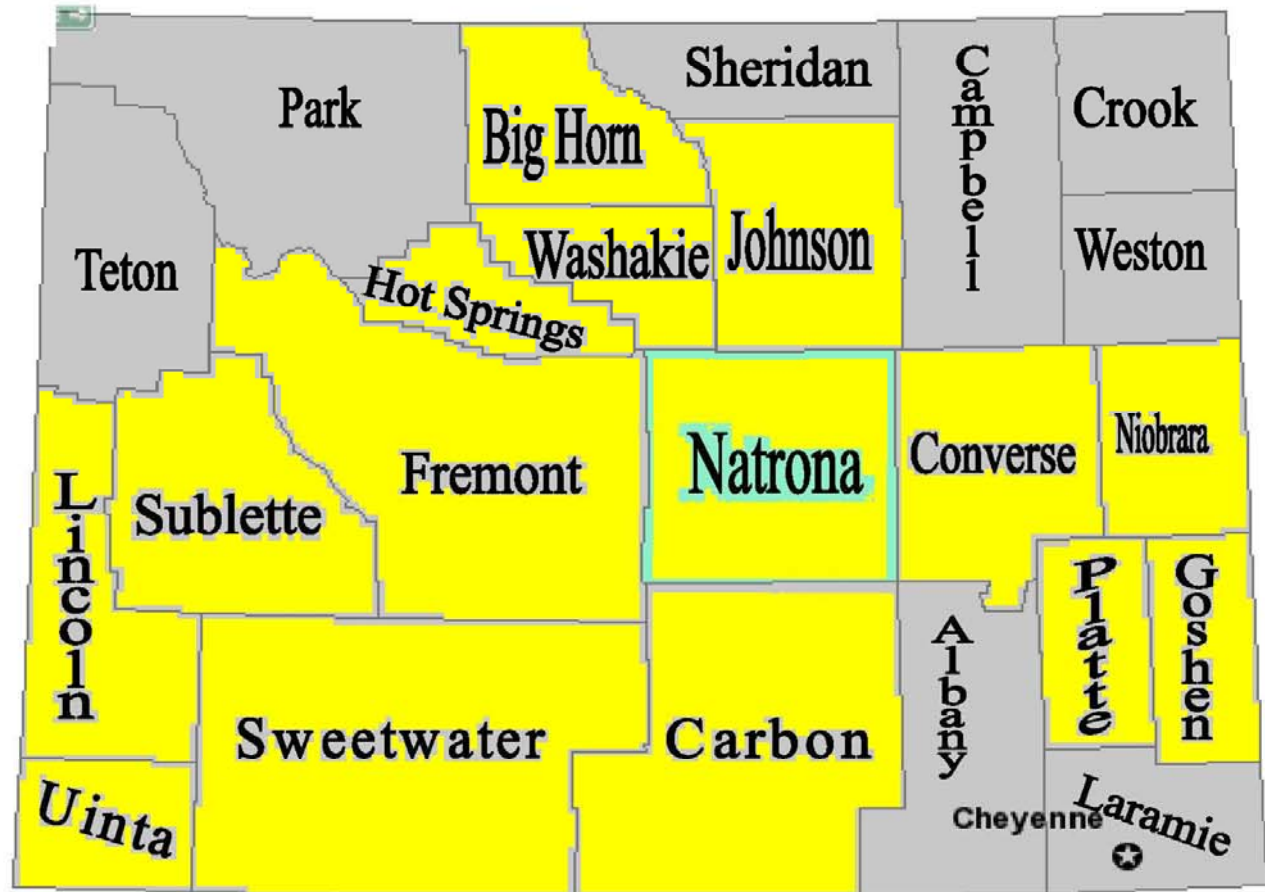

Wyoming MLS Coverage Areas by County

Wyoming Association of REALTOR® Boards that are serviced by the Wyoming MLS

Board & County:

- Buffalo Board - Johnson
- Carbon County Board - Carbon
- Casper Board - Natrona
- Douglas Board - Converse
- Fremont County Board- Fremont
- North Platte Valley Board - Goshen, Platte, Niobrara
- Sweetwater Board - Sweetwater
- Western Wyoming Board - Uinta and Lincoln County
- At Large Members of WAR - Hot Springs, Washakie, Big Horn, Sublette

Wyoming Counties